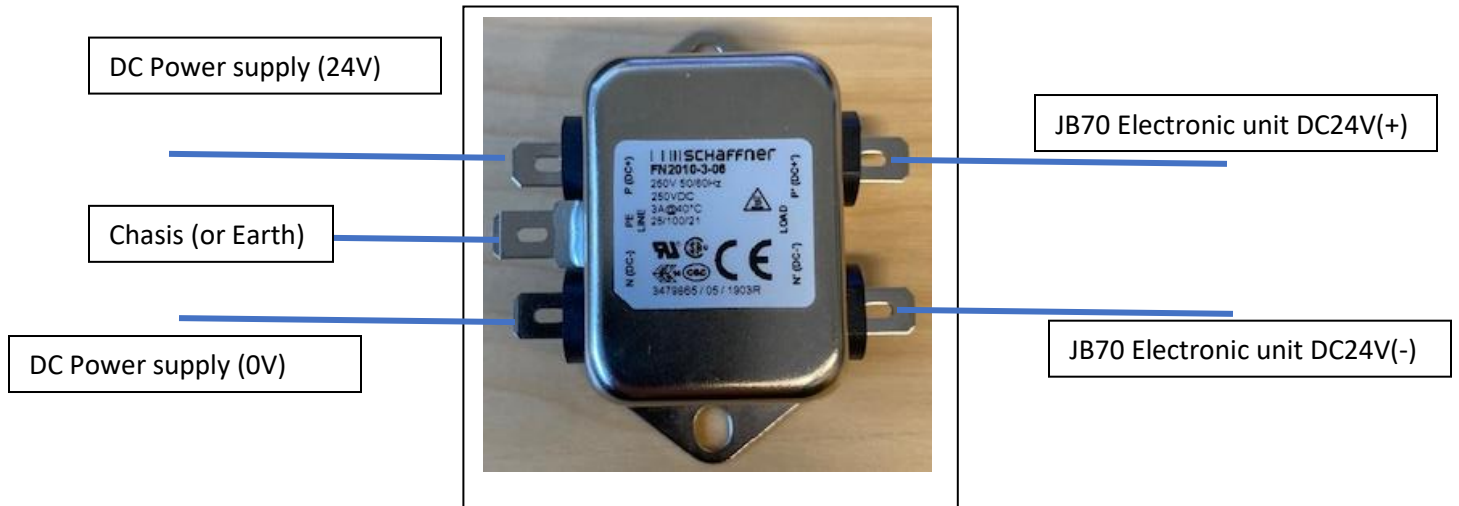

Mounting of an extra power filter to a JB70 unit

Filter type Schaffner FN2010-3-06

DC connection

AC connection